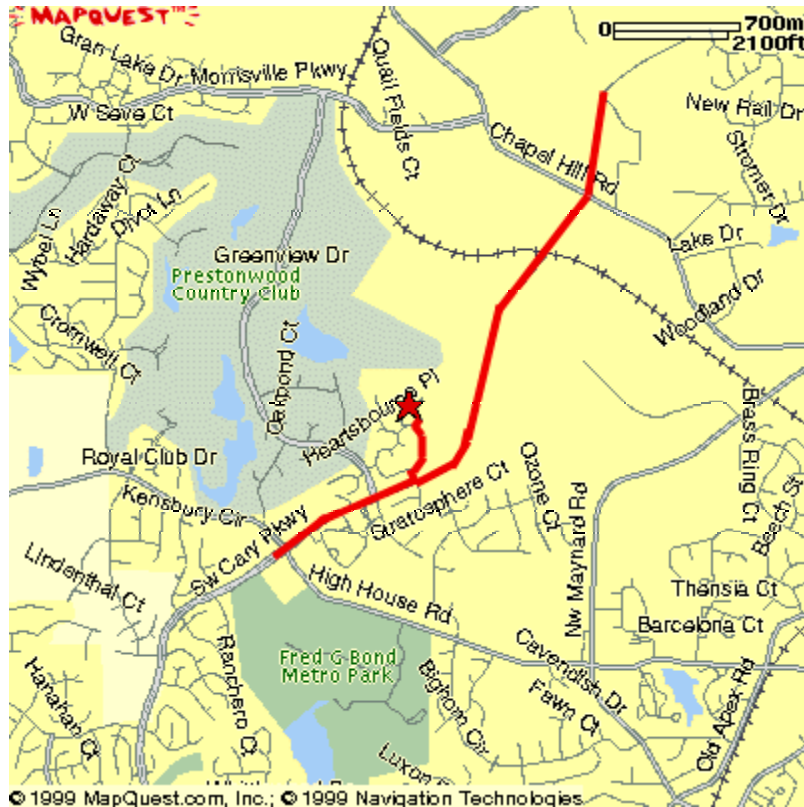

Oceanic Explorers

307 Promontory Point Drive

Cary, NC 27513

Phone: 919-454-3483 (DIVE)

DIRECTIONS

From I 40 East or West:

Take the Harrison Ave exit (exit 287). Come down Harrison Ave towards Cary. Take a right onto Cary Parkway. Stay on Cary Parkway, you will cross over Evans Rd, then crossover Chapel Hill Rd (Hwy 54). Go 1.1 miles from the intersection with Chapel Hill Rd and turn right onto High County Rd. Take the first right onto Promontory Point Dr. At the end of the cul-de-sac, the house on the left with the bright red door and the number 307 is the location of the class. Park in the driveway.

From I 40 and US1/64:

Take US1/64 South. Exit onto Cary Parkway. Stay on Cary Parkway until you cross over High House Rd at the Preston Intersection. Take your fourth left onto High County Rd. Take the first right onto Promontory Point Dr. At the end of the cul-de-sac, the house on the left with the bright red door with the number 307 is the location of the class. Park in the driveway.